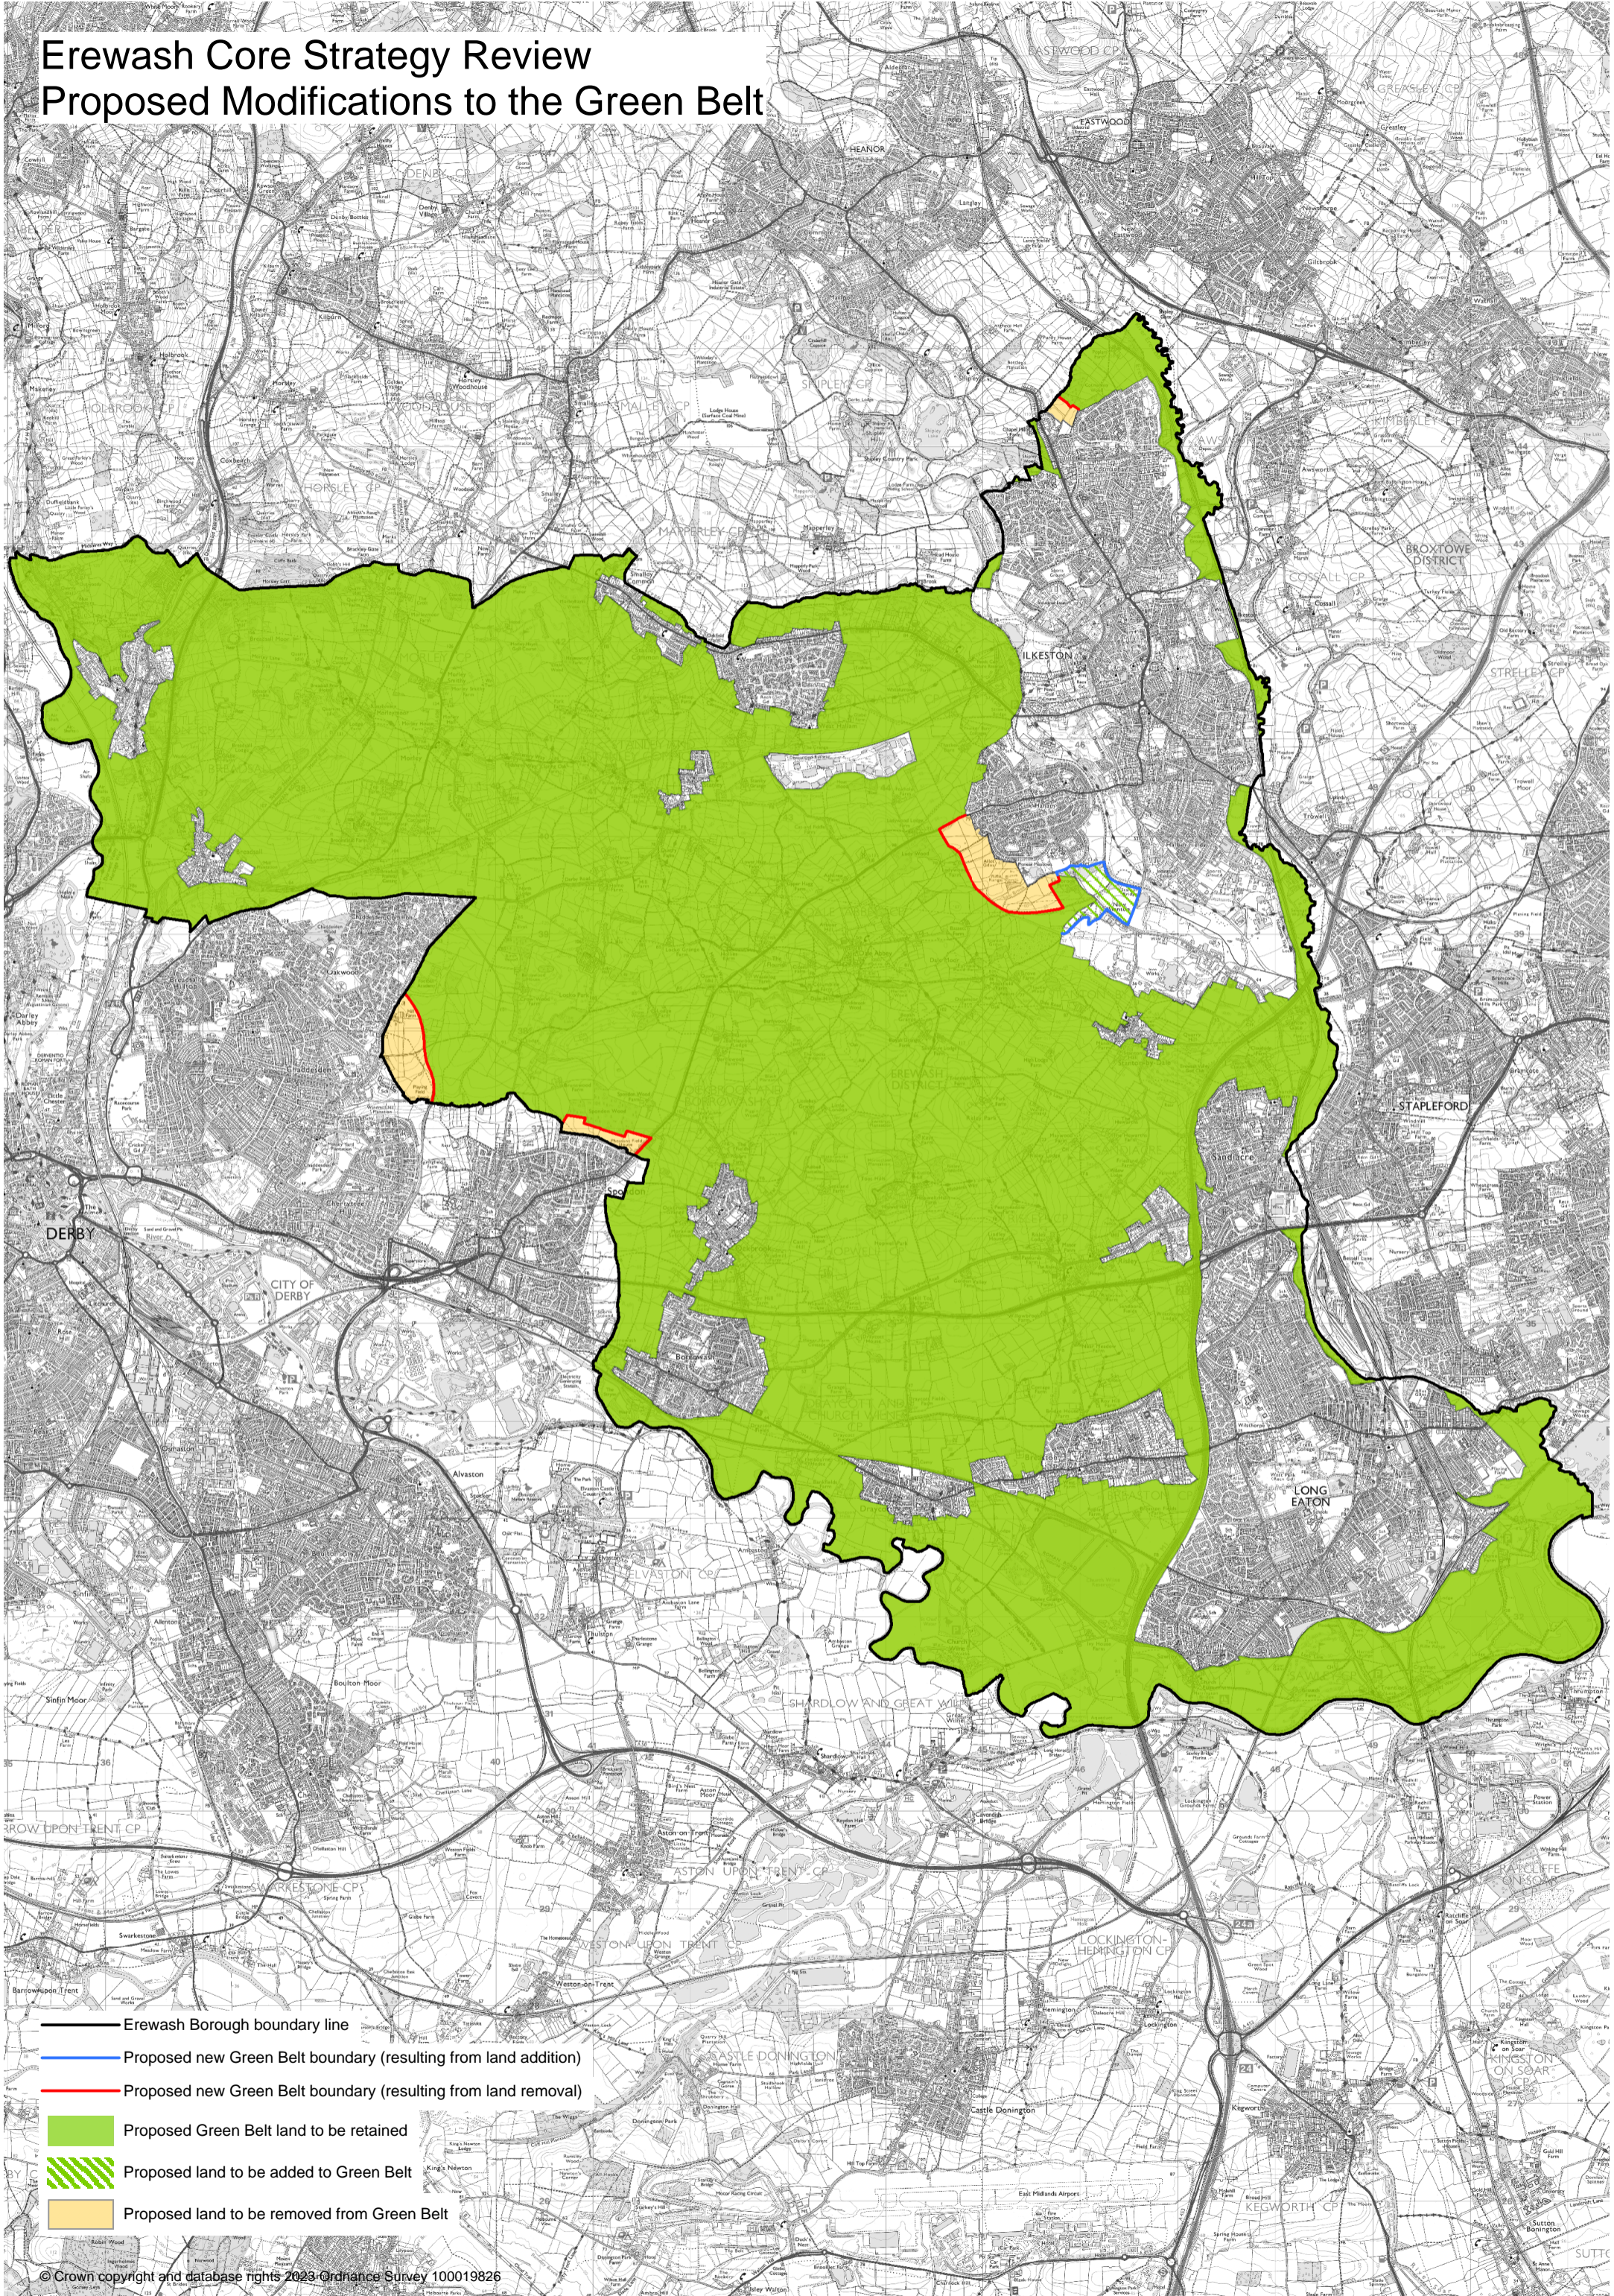

# Erewash Core Strategy Review Proposed Modifications to the Green Belt

- Erewash Borough boundary line
- Proposed new Green Belt boundary (resulting from land addition)
- Proposed new Green Belt boundary (resulting from land removal)
- Proposed Green Belt land to be retained
- ▨ Proposed land to be added to Green Belt
- ▨ Proposed land to be removed from Green Belt