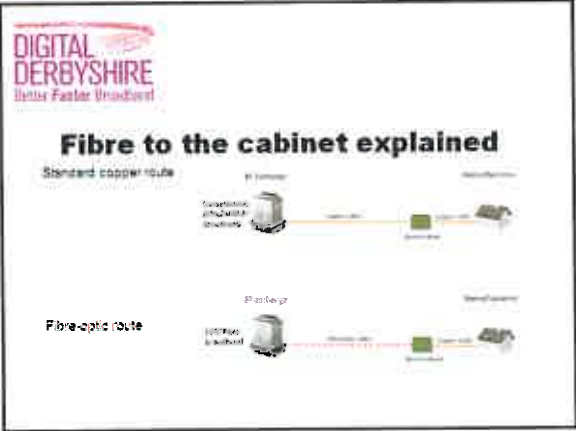

The Big Build Video

Phase 1

- 294/418 cabinets enabled/live
- Fibre broadband available to close to 70,000 premises
- 496 miles of fibre cable has already been laid
- More work between now and the end of 2016.