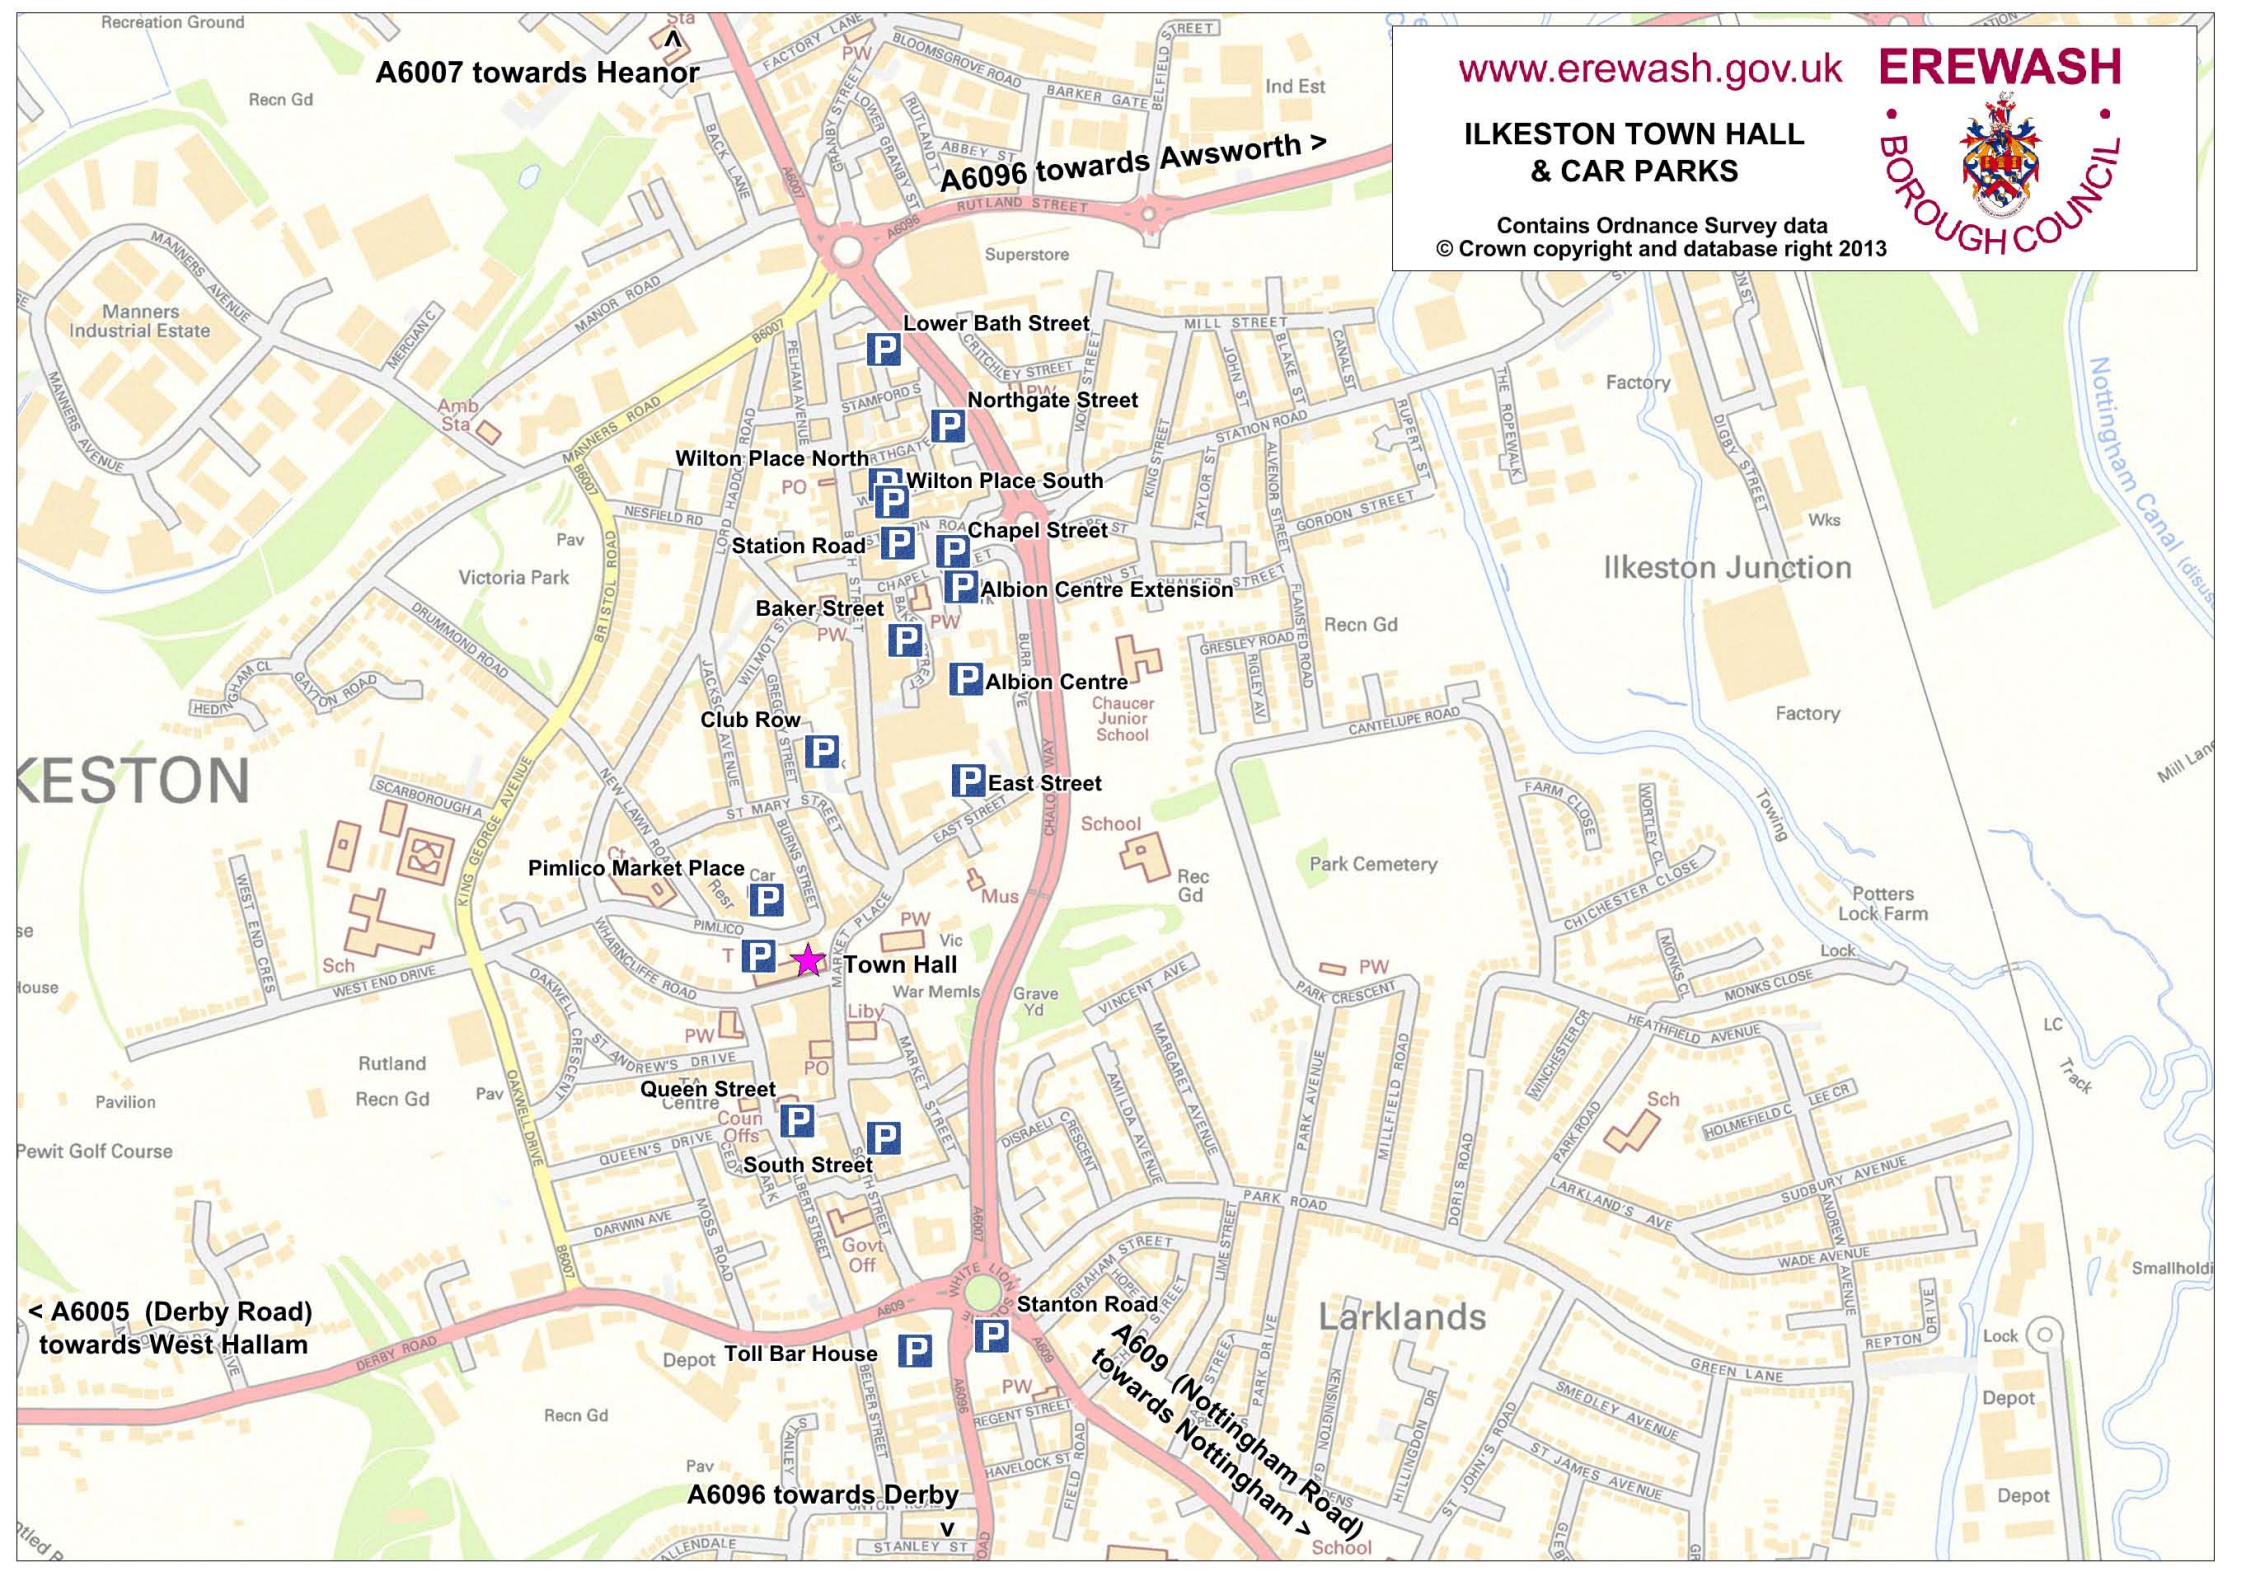

www.erewash.gov.uk

EREWASH

**ILKESTON TOWN HALL
& CAR PARKS**

Contains Ordnance Survey data
© Crown copyright and database right 2013

A6007 towards Heanor

A6096 towards Awwsworth >

< A6005 (Derby Road) towards West Hallam

A6096 towards Derby

A609 (Nottingham Road) towards Nottingham >