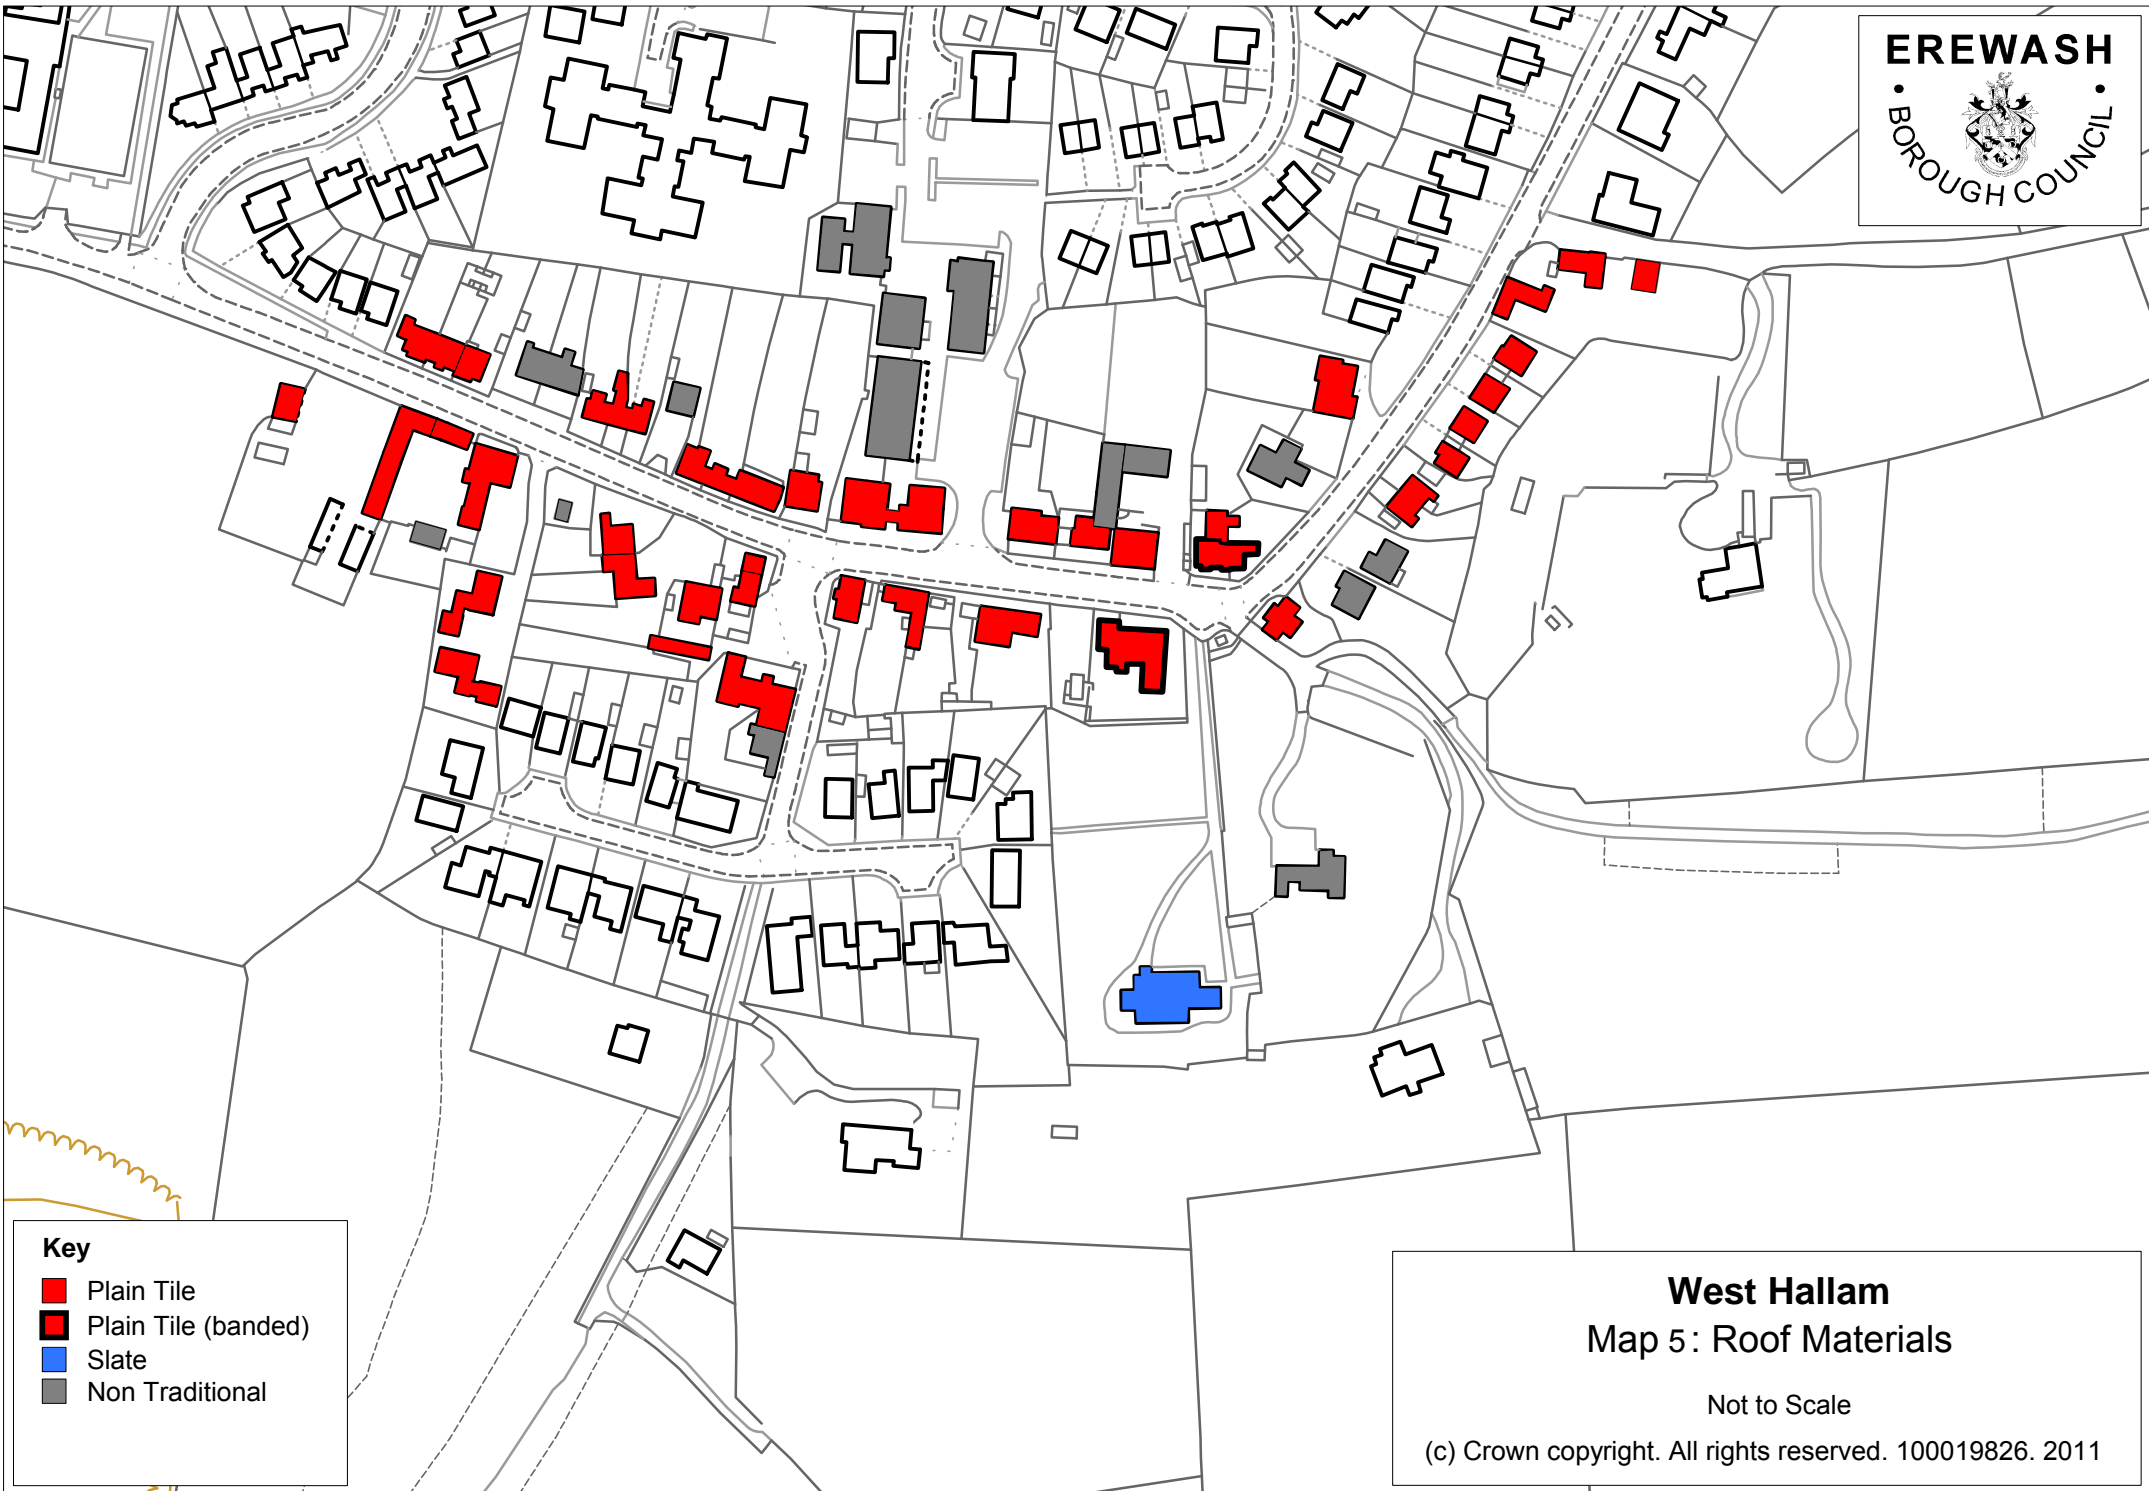

-  Green Belt
-  Contours
-  Cock Orchard TPO

West Hallam
Map 1: Green Belt and Topography
Not to Scale
© Crown copyright. All rights reserved. 100019826. 2011

West Hallam
Map 2: Conservation Area Boundary
Not to Scale
© Crown copyright. All rights reserved. 100019826. 2011

Key

-  Saxon
-  Medieval
-  Medieval?
-  Post-Medieval
-  Victorian
-  Modern
-  Rectory

 Archaeological Alert Area (EV9)

EREWASH

West Hallam

Map 3: Development

Not to Scale

© Crown copyright. All rights reserved. 100019826. 2011

Key

- Red Brick
- Red Brick (stone dressings)
- Render
- Stone
- Non Traditional

West Hallam
Map 4 : Wall Materials

Not to Scale

(c) Crown copyright. All rights reserved. 100019826. 2011

Key

- Plain Tile
- Plain Tile (banded)
- Slate
- Non Traditional