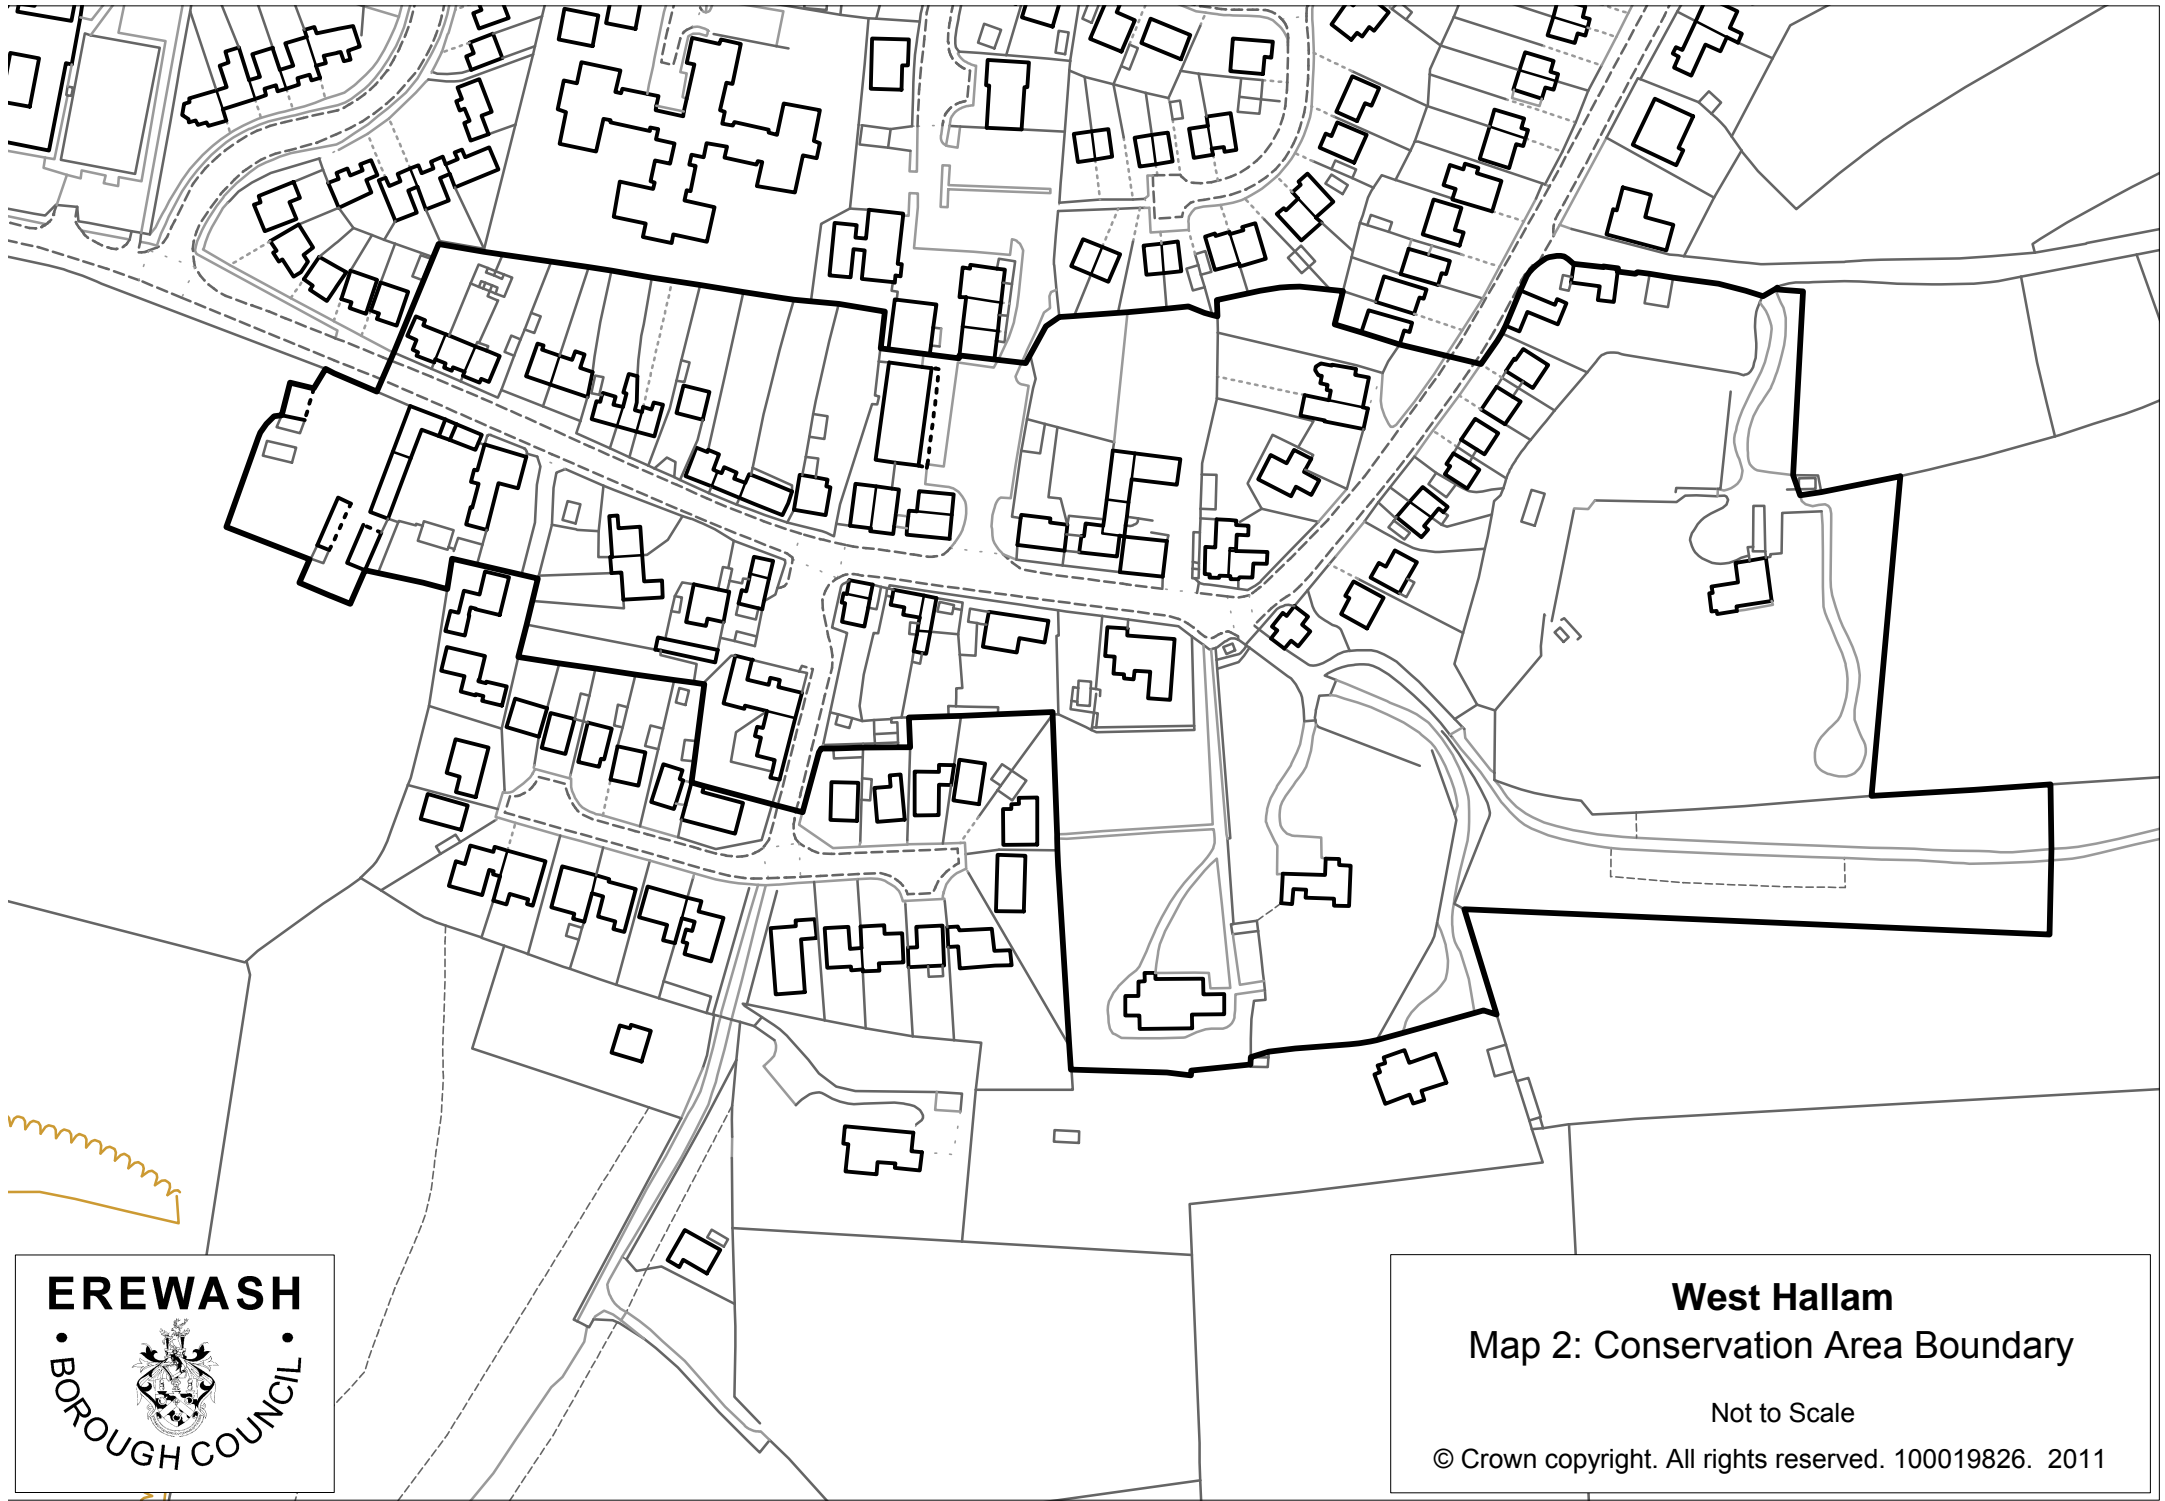

-  Green Belt
-  Contours
-  Cock Orchard TPO

West Hallam
Map 1: Green Belt and Topography
Not to Scale
© Crown copyright. All rights reserved. 100019826. 2011

West Hallam
Map 2: Conservation Area Boundary
Not to Scale
© Crown copyright. All rights reserved. 100019826. 2011

Key

-  Saxon
-  Medieval
-  Medieval?
-  Post-Medieval
-  Victorian
-  Modern
-  Rectory

 Archaeological Alert Area (EV9)

EREWASH

West Hallam

Map 3: Development

Not to Scale

© Crown copyright. All rights reserved. 100019826. 2011

Key

- Red Brick
- Red Brick (stone dressings)
- Render
- Stone
- Non Traditional

West Hallam
Map 4 : Wall Materials

Not to Scale

(c) Crown copyright. All rights reserved. 100019826. 2011

Key

- Plain Tile
- Plain Tile (banded)
- Slate
- Non Traditional

West Hallam

Map 5: Roof Materials

Not to Scale

(c) Crown copyright. All rights reserved. 100019826. 2011

Key

- Casement (painted)
- Casement (stained)
- Other Traditional
- uPVC

West Hallam

Map 6: Window Styles