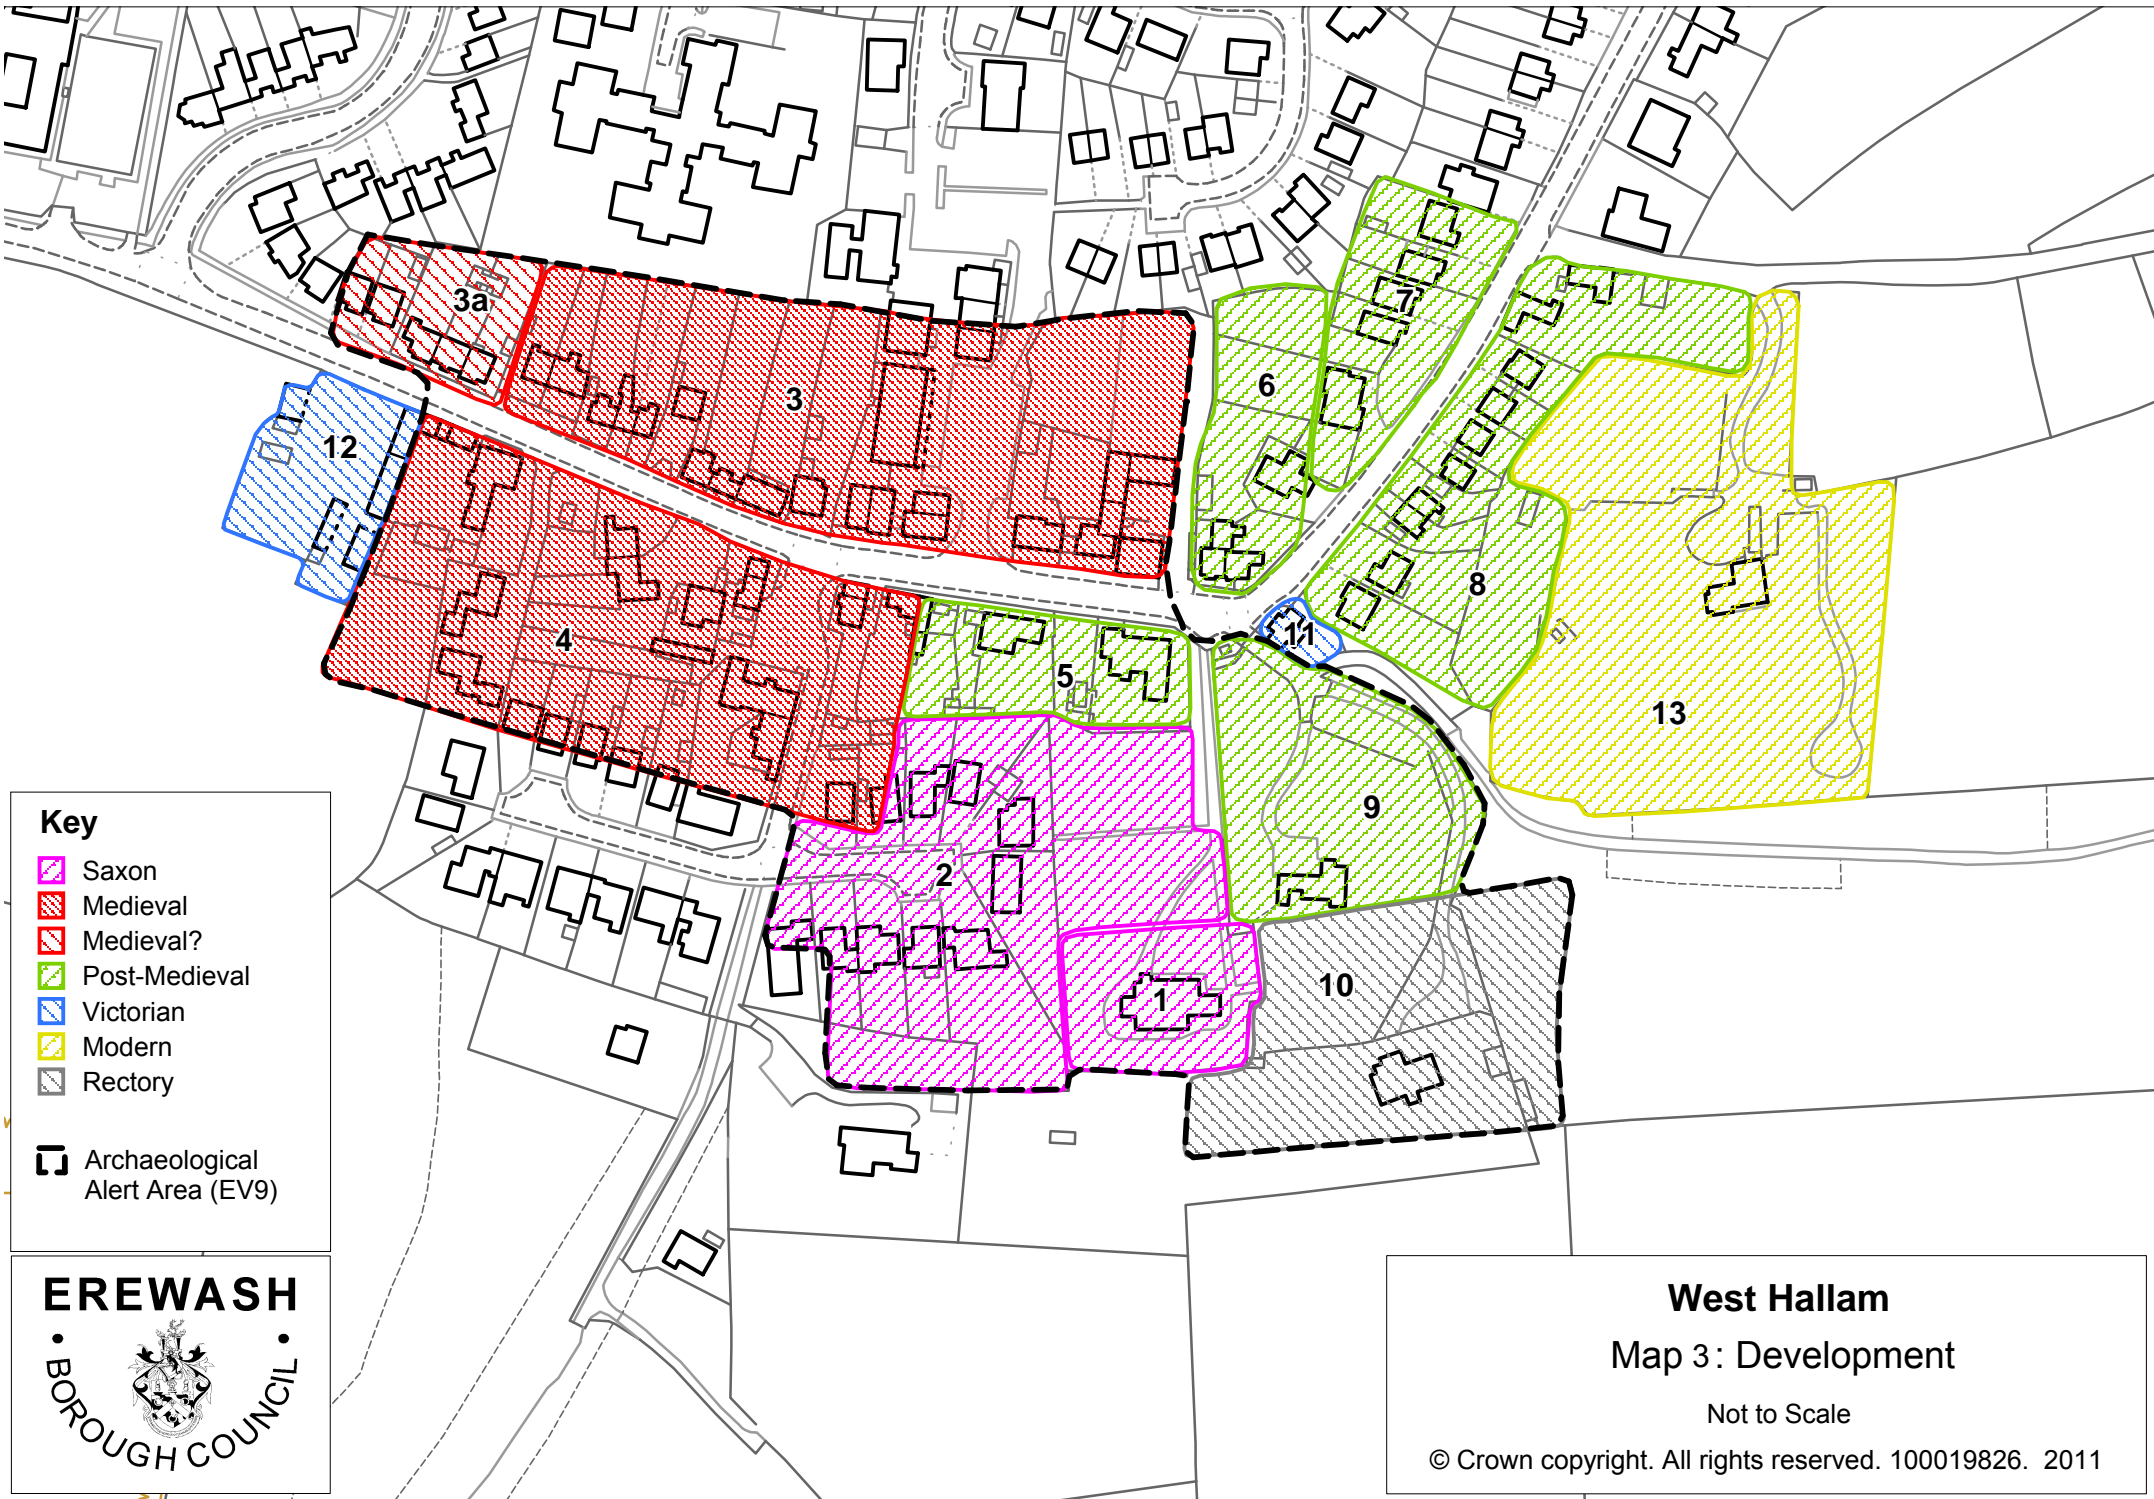

-  Green Belt
-  Contours
-  Cock Orchard TPO

West Hallam
Map 1: Green Belt and Topography
Not to Scale
© Crown copyright. All rights reserved. 100019826. 2011

West Hallam
Map 2: Conservation Area Boundary
Not to Scale
© Crown copyright. All rights reserved. 100019826. 2011

Key

-  Saxon
-  Medieval
-  Medieval?
-  Post-Medieval
-  Victorian
-  Modern
-  Rectory

 Archaeological Alert Area (EV9)

EREWASH

West Hallam

Map 3: Development

Not to Scale

© Crown copyright. All rights reserved. 100019826. 2011

Key

- Red Brick
- Red Brick (stone dressings)
- Render
- Stone
- Non Traditional

West Hallam
Map 4 : Wall Materials

Not to Scale

(c) Crown copyright. All rights reserved. 100019826. 2011

Key

- Plain Tile
- Plain Tile (banded)
- Slate
- Non Traditional

West Hallam

Map 5: Roof Materials

Not to Scale

(c) Crown copyright. All rights reserved. 100019826. 2011

Key

- Casement (painted)
- Casement (stained)
- Other Traditional
- uPVC

West Hallam

Map 6: Window Styles