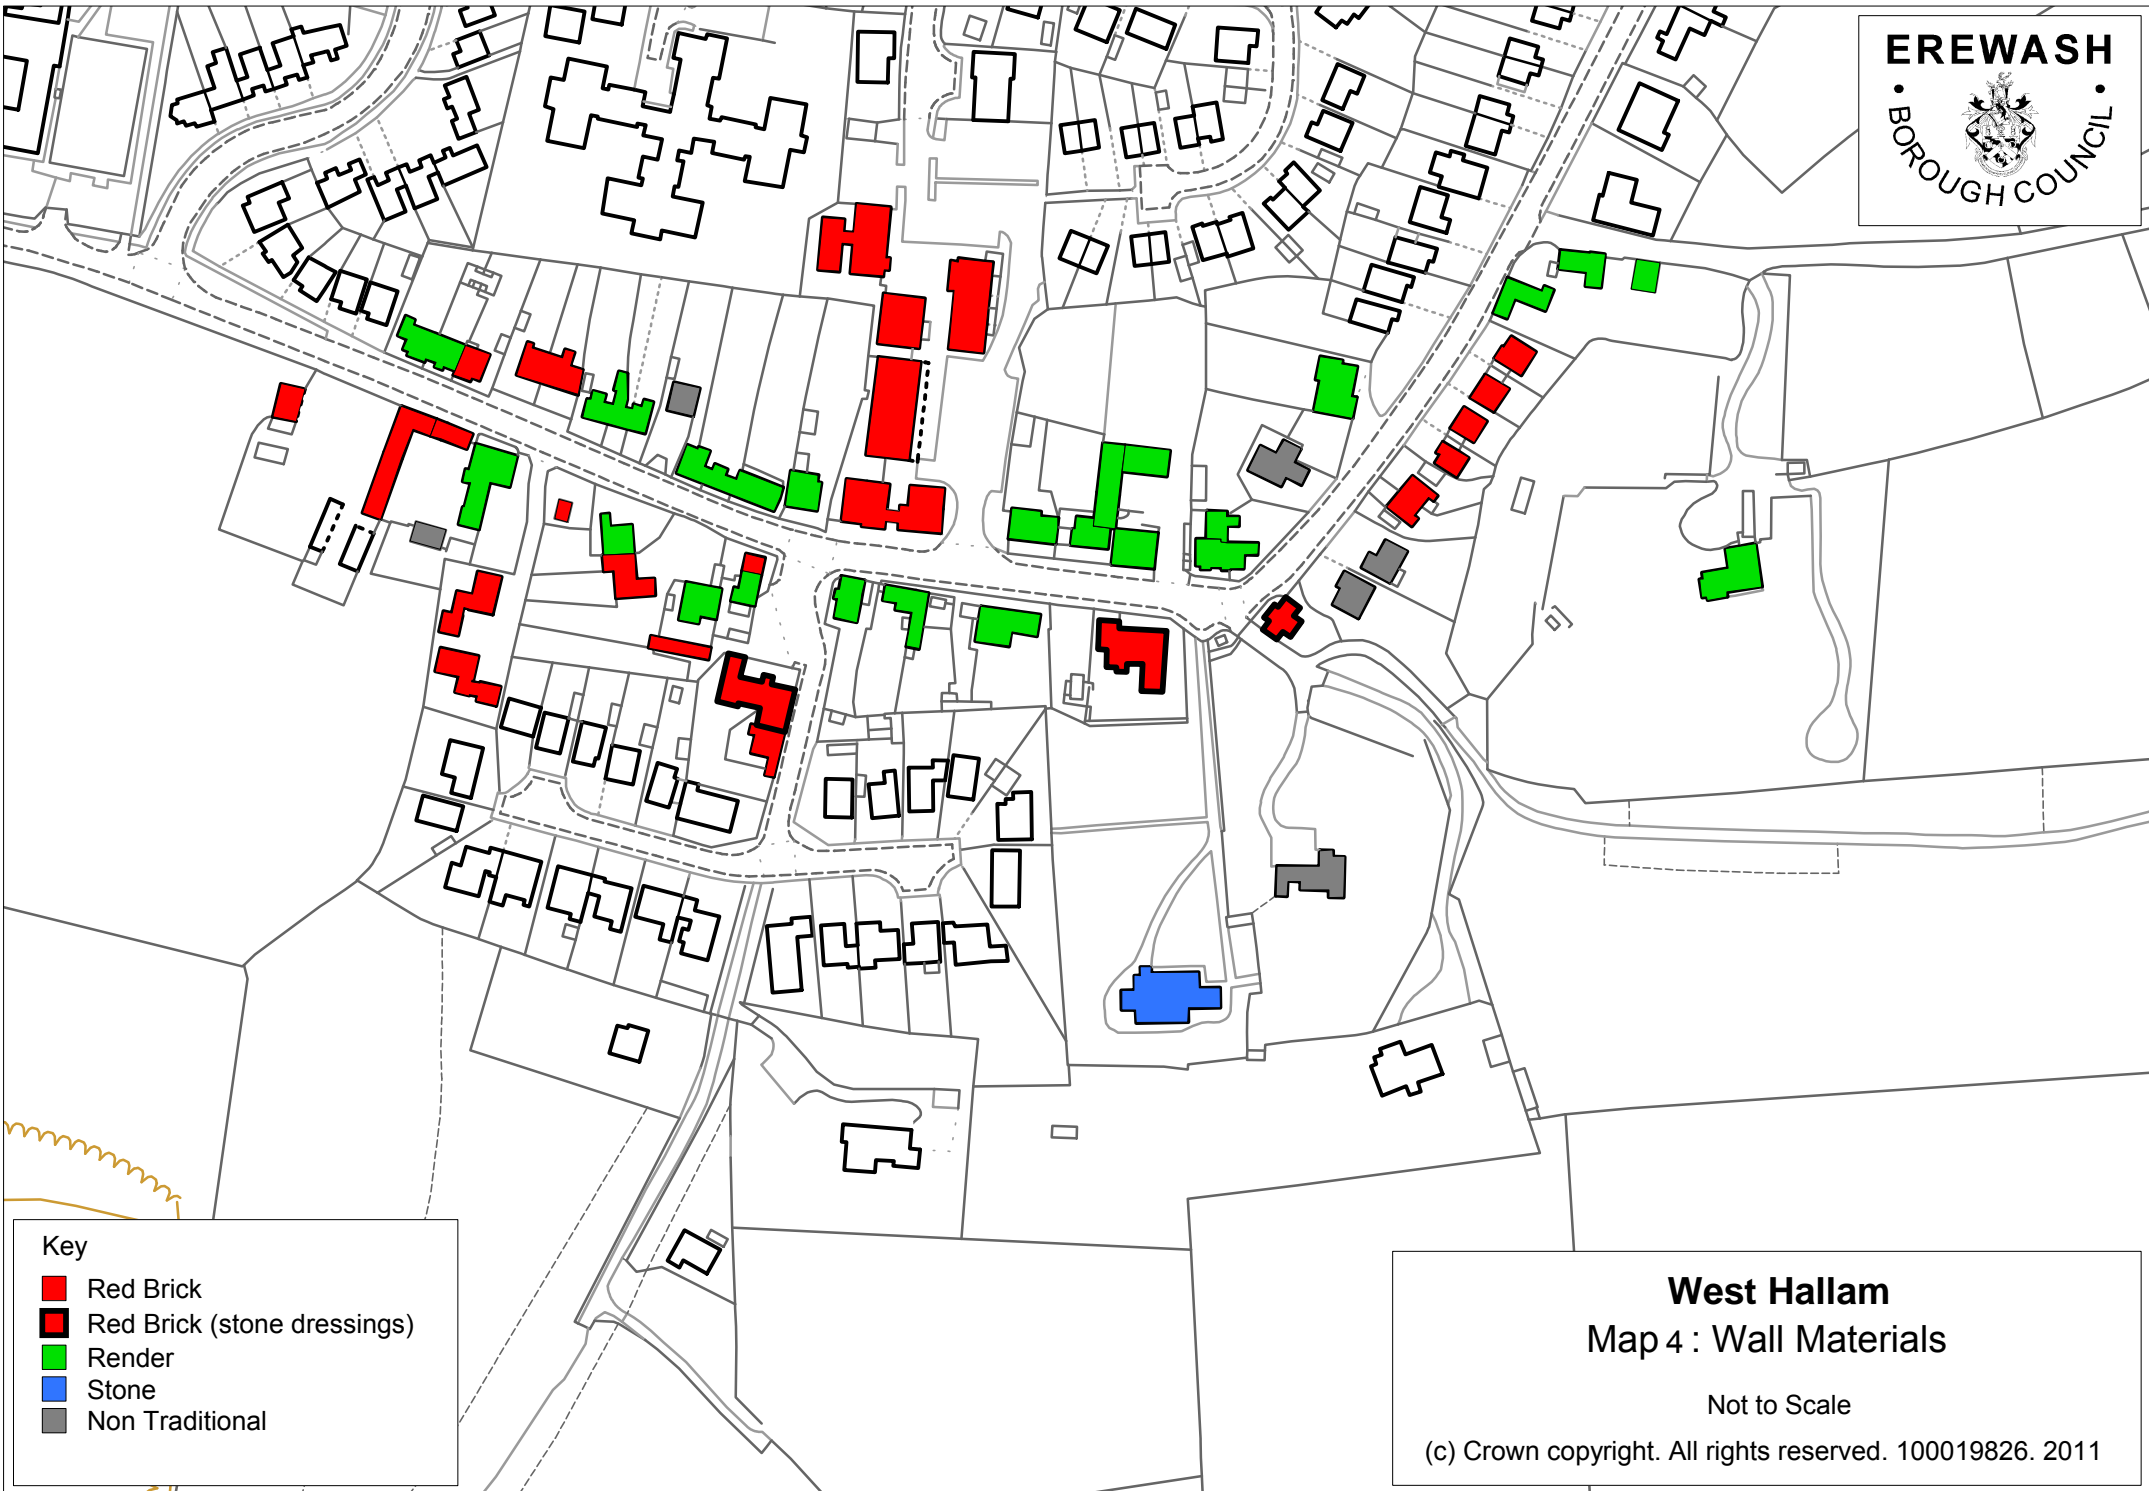

-  Green Belt
-  Contours
-  Cock Orchard TPO

West Hallam
Map 1: Green Belt and Topography
Not to Scale
© Crown copyright. All rights reserved. 100019826. 2011

West Hallam
Map 2: Conservation Area Boundary
Not to Scale
© Crown copyright. All rights reserved. 100019826. 2011

Key

-  Saxon
-  Medieval
-  Medieval?
-  Post-Medieval
-  Victorian
-  Modern
-  Rectory

 Archaeological Alert Area (EV9)

EREWASH

West Hallam

Map 3: Development

Not to Scale

© Crown copyright. All rights reserved. 100019826. 2011

Key

- Red Brick
- Red Brick (stone dressings)
- Render
- Stone
- Non Traditional

West Hallam
Map 4 : Wall Materials

Not to Scale

(c) Crown copyright. All rights reserved. 100019826. 2011

Key

- Plain Tile
- Plain Tile (banded)
- Slate
- Non Traditional

West Hallam

Map 5: Roof Materials

Not to Scale

(c) Crown copyright. All rights reserved. 100019826. 2011

Key

- Casement (painted)
- Casement (stained)
- Other Traditional
- uPVC

West Hallam

Map 6: Window Styles