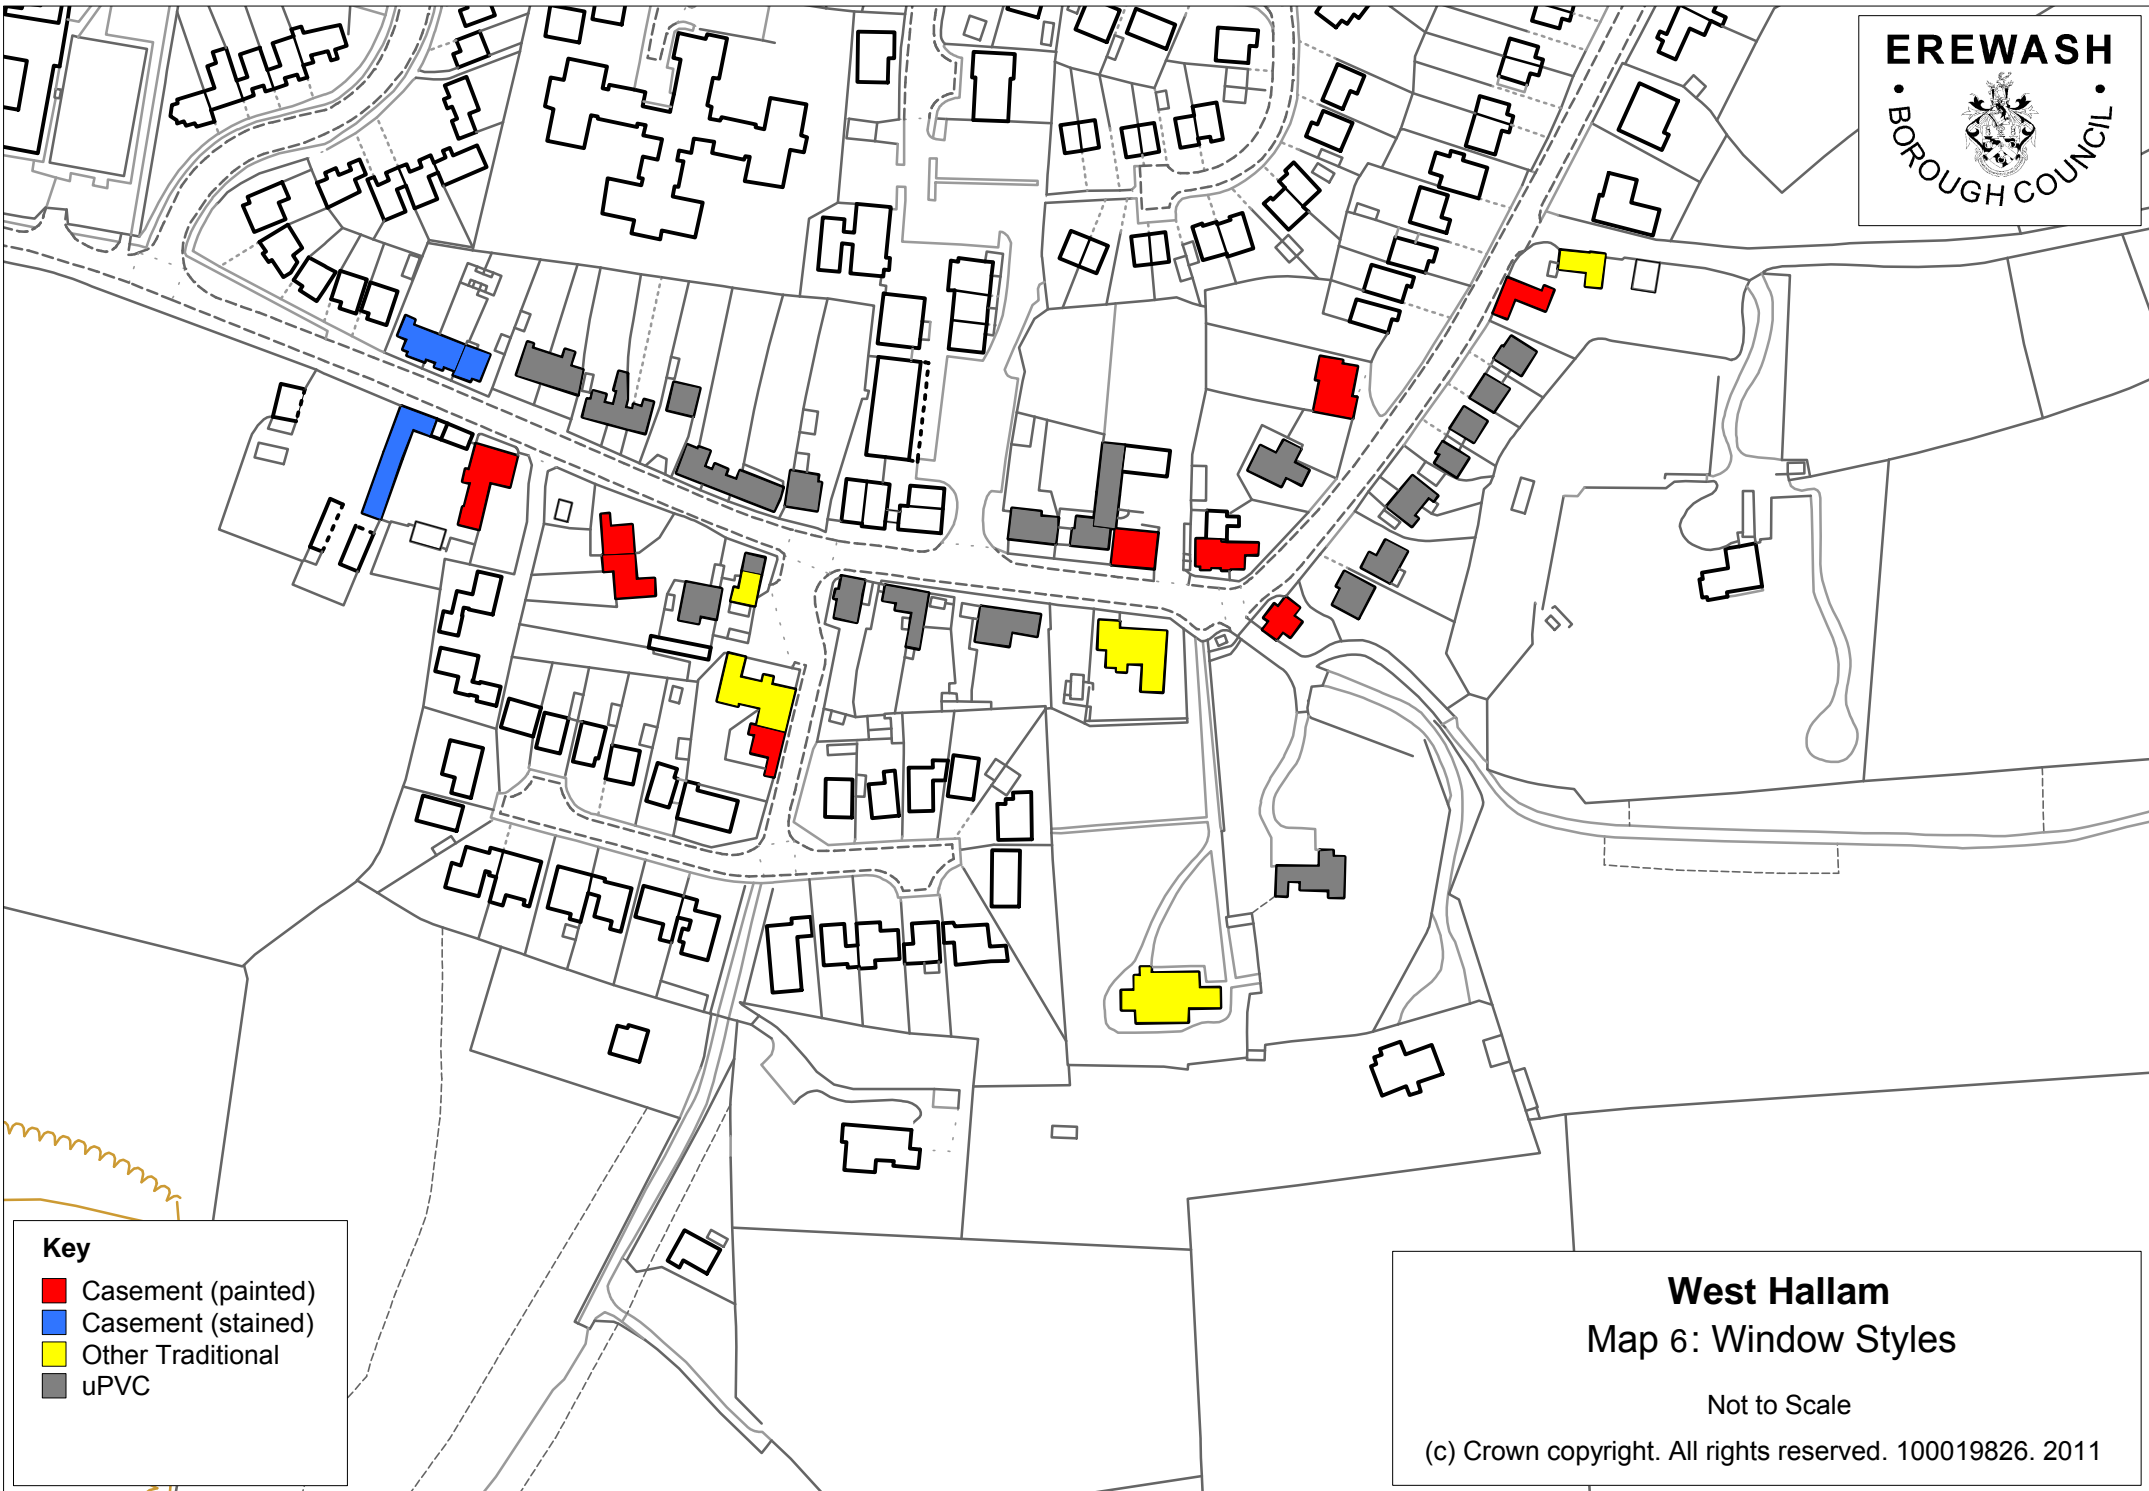

-  Green Belt
-  Contours
-  Cock Orchard TPO

West Hallam
Map 1: Green Belt and Topography
Not to Scale
© Crown copyright. All rights reserved. 100019826. 2011

West Hallam
Map 2: Conservation Area Boundary
Not to Scale
© Crown copyright. All rights reserved. 100019826. 2011

Key

-  Saxon
-  Medieval
-  Medieval?
-  Post-Medieval
-  Victorian
-  Modern
-  Rectory

 Archaeological Alert Area (EV9)

EREWASH

West Hallam

Map 3: Development

Not to Scale

© Crown copyright. All rights reserved. 100019826. 2011

Key

- Red Brick
- Red Brick (stone dressings)
- Render
- Stone
- Non Traditional

West Hallam
Map 4 : Wall Materials

Not to Scale

(c) Crown copyright. All rights reserved. 100019826. 2011

Key

- Plain Tile
- Plain Tile (banded)
- Slate
- Non Traditional

West Hallam

Map 5: Roof Materials

Not to Scale

(c) Crown copyright. All rights reserved. 100019826. 2011

Key

- Casement (painted)
- Casement (stained)
- Other Traditional
- uPVC

West Hallam

Map 6: Window Styles