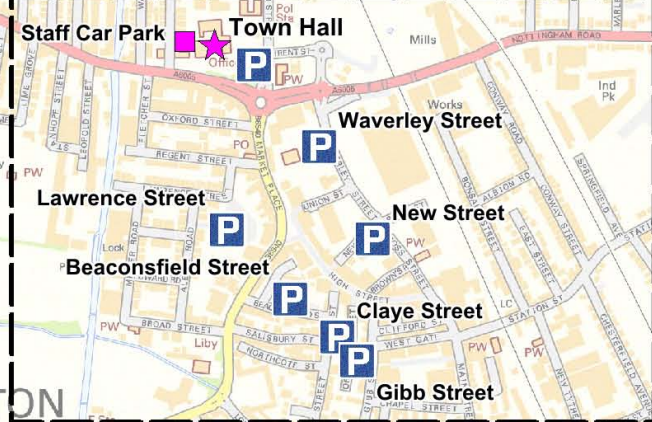

[www.erewash.gov.uk](http://www.erewash.gov.uk)

**EREWASH**

**LONG EATON TOWN HALL  
& CAR PARKS**

Contains Ordnance Survey data  
© Crown copyright and database right 2013

**< A52 (Brian Clough Way)  
towards Derby**

**A52 (Brian Clough Way)  
towards Nottingham >**

**< A6005 (Derby Road)  
towards Derby**

**A6005 (Nottingham Road)  
towards Nottingham >**

**LONG EATON**