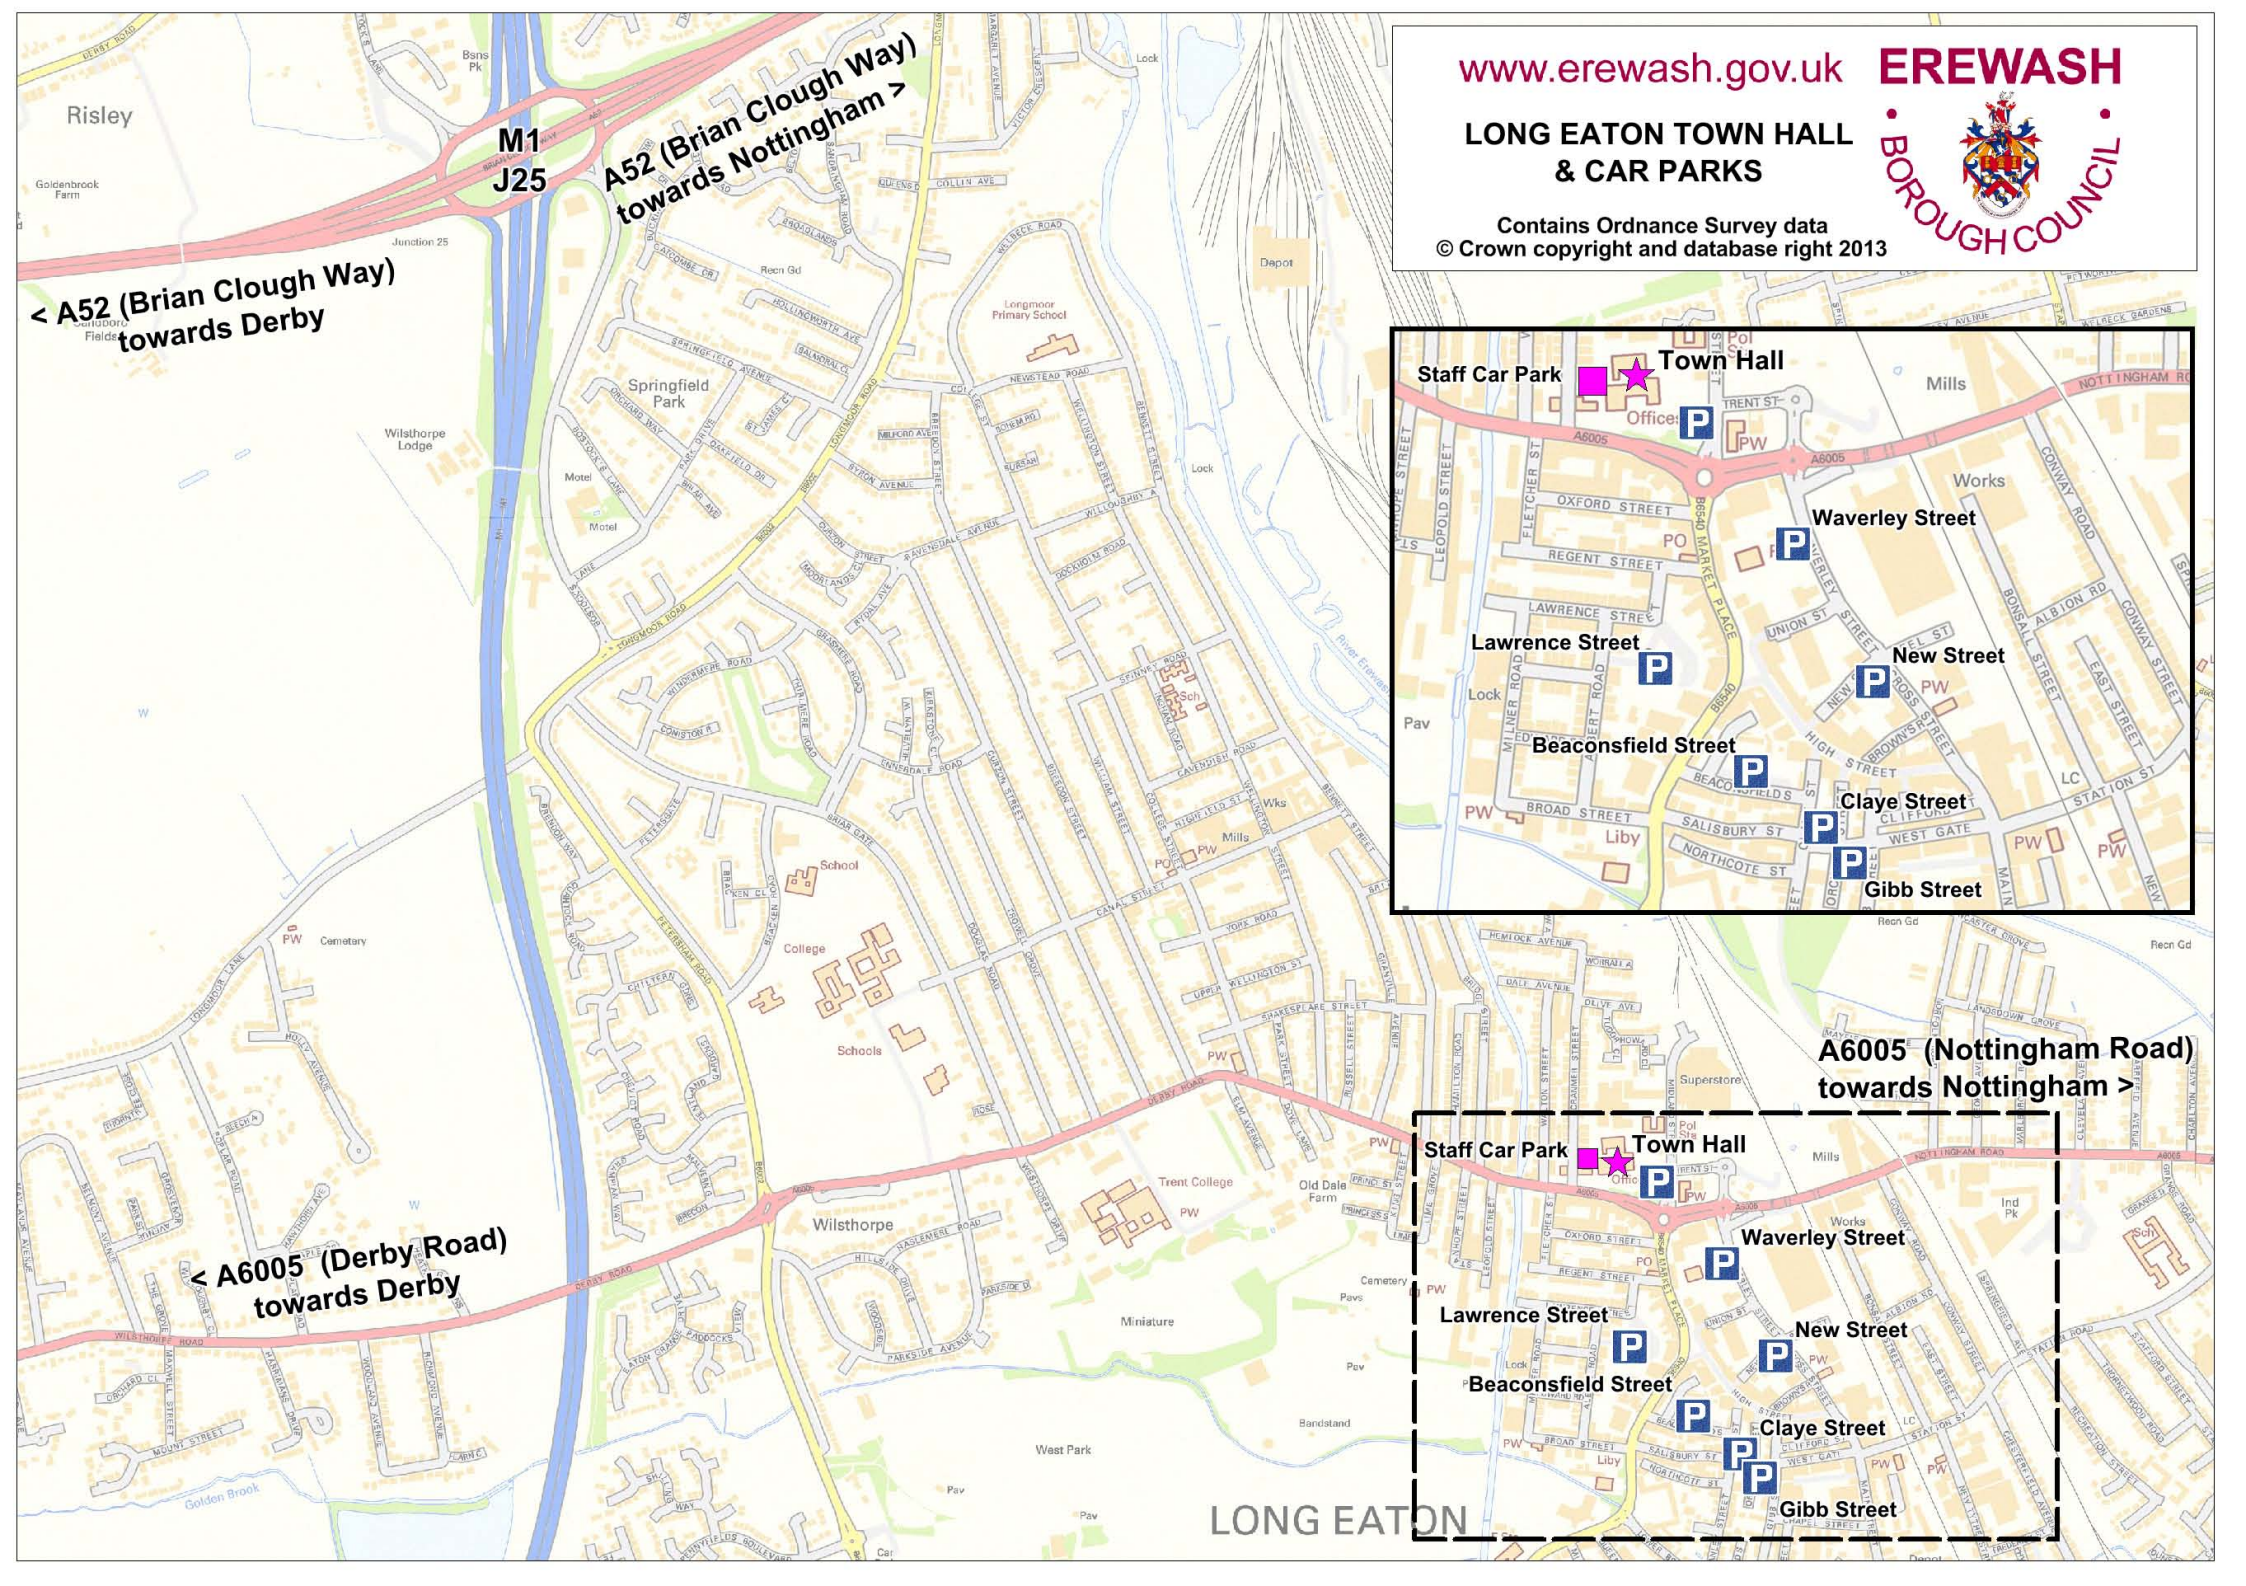

[www.erewash.gov.uk](http://www.erewash.gov.uk)

**EREWASH**

**LONG EATON TOWN HALL  
& CAR PARKS**

Contains Ordnance Survey data  
© Crown copyright and database right 2013

**< A52 (Brian Clough Way)  
towards Derby**

**A52 (Brian Clough Way)  
towards Nottingham >**

**< A6005 (Derby Road)  
towards Derby**

**A6005 (Nottingham Road)  
towards Nottingham >**

**LONG EATON**