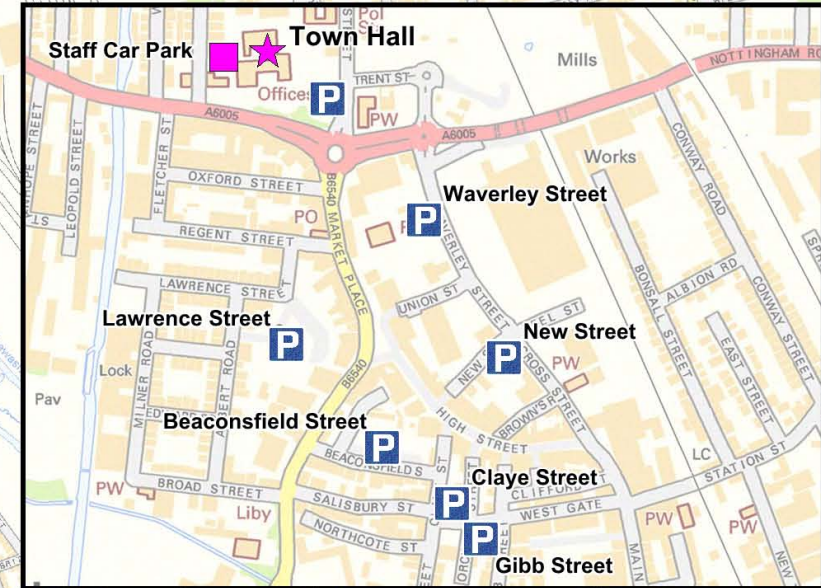

[www.erewash.gov.uk](http://www.erewash.gov.uk)

**EREWASH**

**LONG EATON TOWN HALL  
& CAR PARKS**

Contains Ordnance Survey data  
© Crown copyright and database right 2013

**< A52 (Brian Clough Way)  
towards Derby**

**A52 (Brian Clough Way)  
towards Nottingham >**

**< A6005 (Derby Road)  
towards Derby**

**A6005 (Nottingham Road)  
towards Nottingham >**

**LONG EATON**